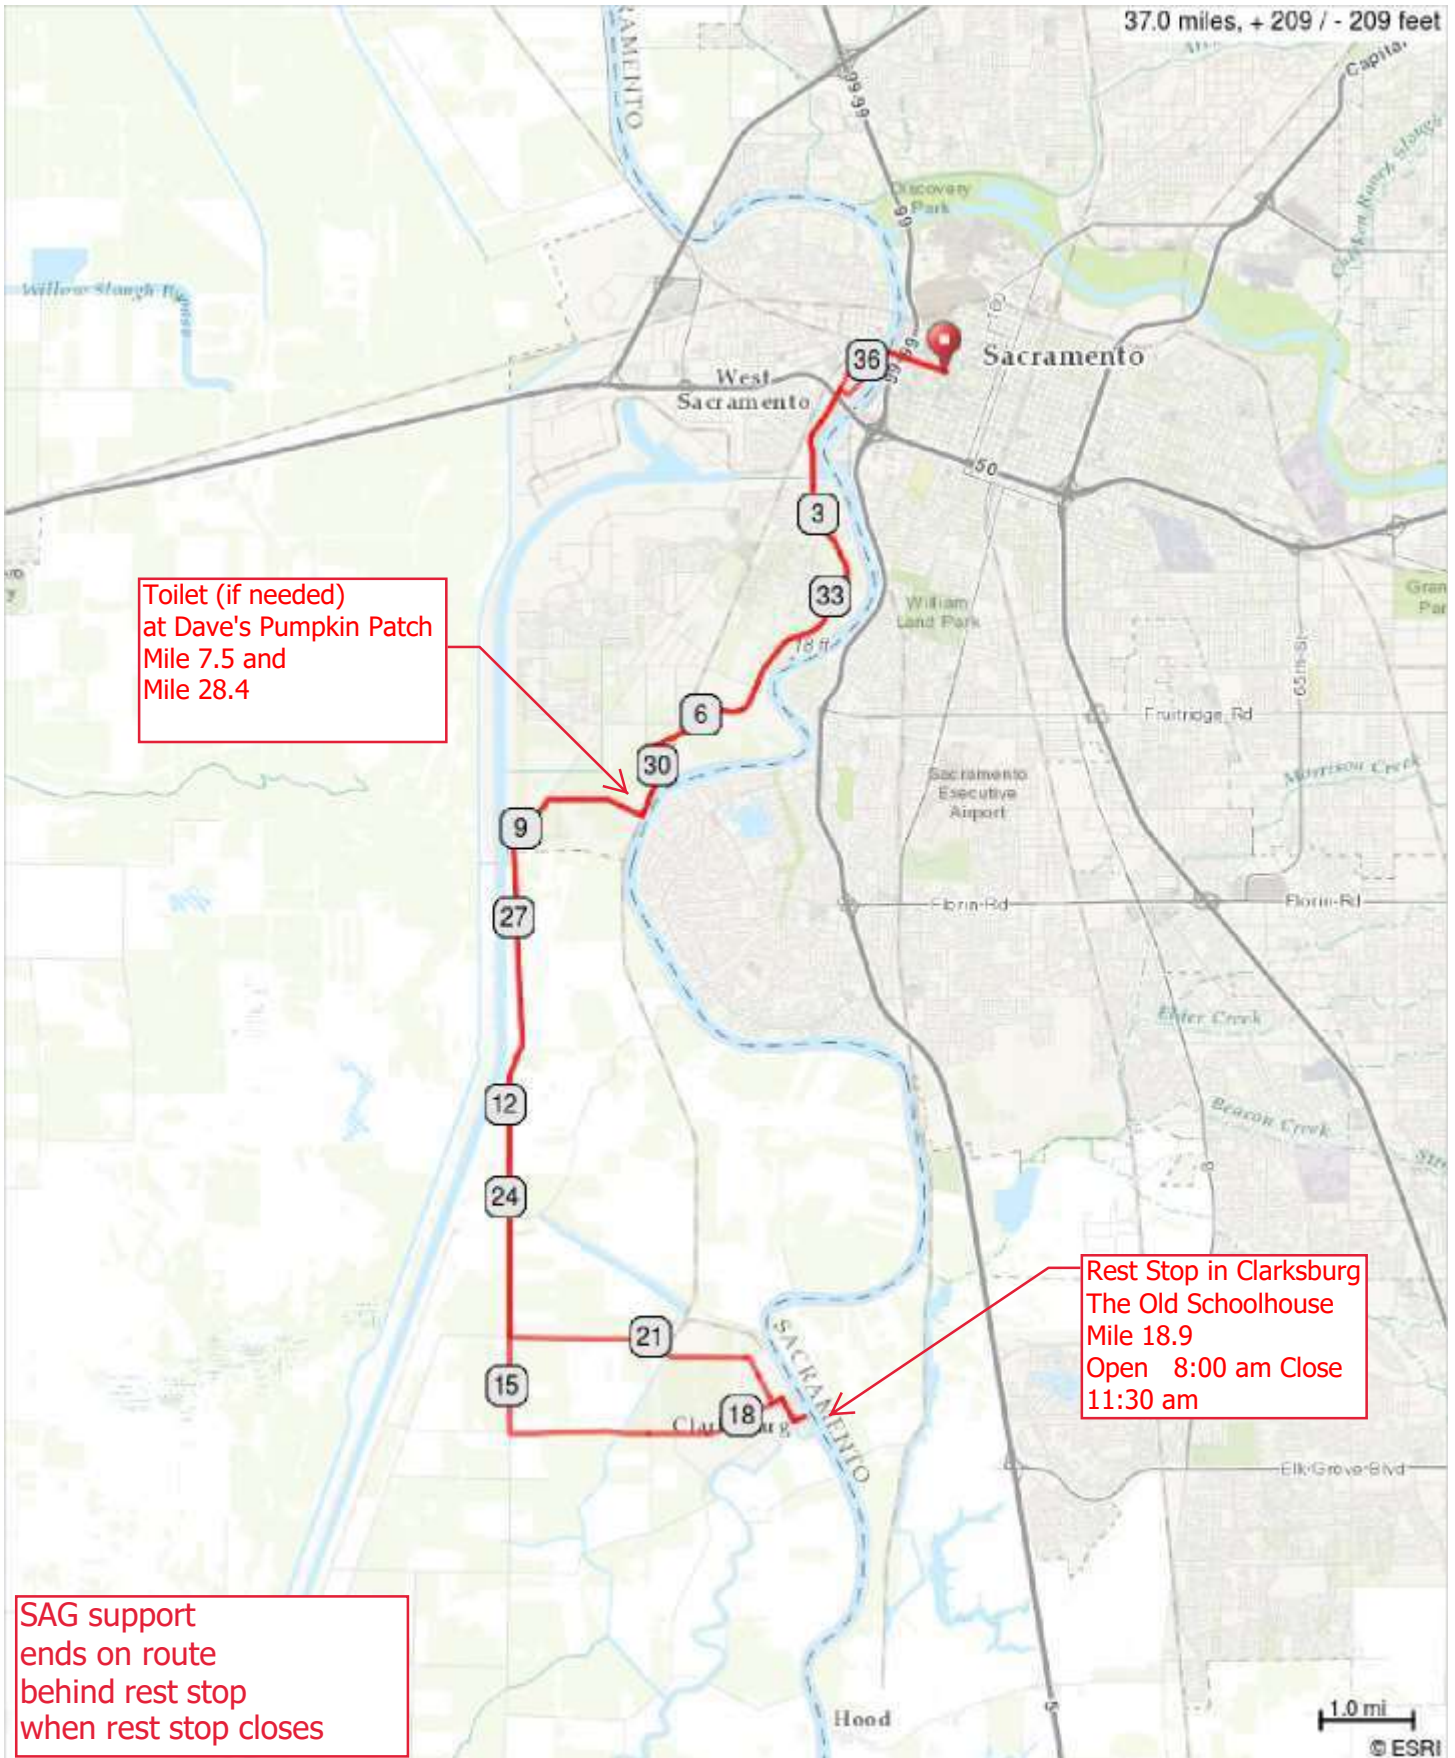

# 2021 Half Century follow GREEN ARROWS

Ride single file, to the right, to let vehicles pass.

Dist	Type	Note	Next
0.0		Start of route	0.0
0.0		Straight onto Capitol Mall Start @ Balloon Arch @ 8th St	0.6
0.6		Tower Bridge Sac County to Yolo County & W Sac	0.3
1.0		L onto 5th St becomes S River Rd in 1.0 mile	1.6
2.6		Straight onto Village Pkwy after crossing Lock Bridge & Rd	4.1
6.7		L onto Gregory Ave becomes S River Rd in 0.3 miles	0.8
7.5		R onto Burrows Ave <u>toilet/water at Dave's Pumpkin Patch</u>	1.0
8.6		L onto Jefferson Blvd	6.9
15.5		L onto Clarksburg Rd	3.0
18.5		R onto School St	0.3
18.7		L onto Netherlands Ave	0.1
18.9		The Old Schoolhouse Rest Stop. Welcome to Clarksburg! After stop return back down hill on Netherlands Ave	0.1
19.0		R onto School St	0.3

19.0 miles. +106/-112 feet

Ride single file, to the right, to let vehicles pass.

Dist	Type	Note	Next
19.3		L onto Clarksburg Rd	0.1
19.4		R onto Willow Ave	0.5
19.9		L onto Willow Point Rd	2.6
22.5		R onto Jefferson Blvd	5.9
28.4		R onto Burrows Ave <u>toilet/water at Dave's Pumpkin Patch</u>	1.0
29.5		L onto S River Rd becomes Gregory in 0.5 miles	0.8
30.3		R onto Village Pkwy	4.1
34.3		Straight onto S River Rd becomes 5th St in 1.0 mile	1.1
35.5		R onto Mill St	0.1
35.6		L onto Riverfront St The Barn on ur rt - New Event Center	0.6
36.1		R onto Tower Bridge Gateway cross Tower Bridge onto Capitol Mall	0.8
37.0		Finish at 8th St Balloon Arch Proceed to Bicycle Valet at 9th St Time for Food, Drink and Music! Congratulations! & Thank You!! From the Rotary Club of Sacramento and the Crisis Nursery at the Sacramento Children's Home	0.0

18.0 miles. +112/-103 feet