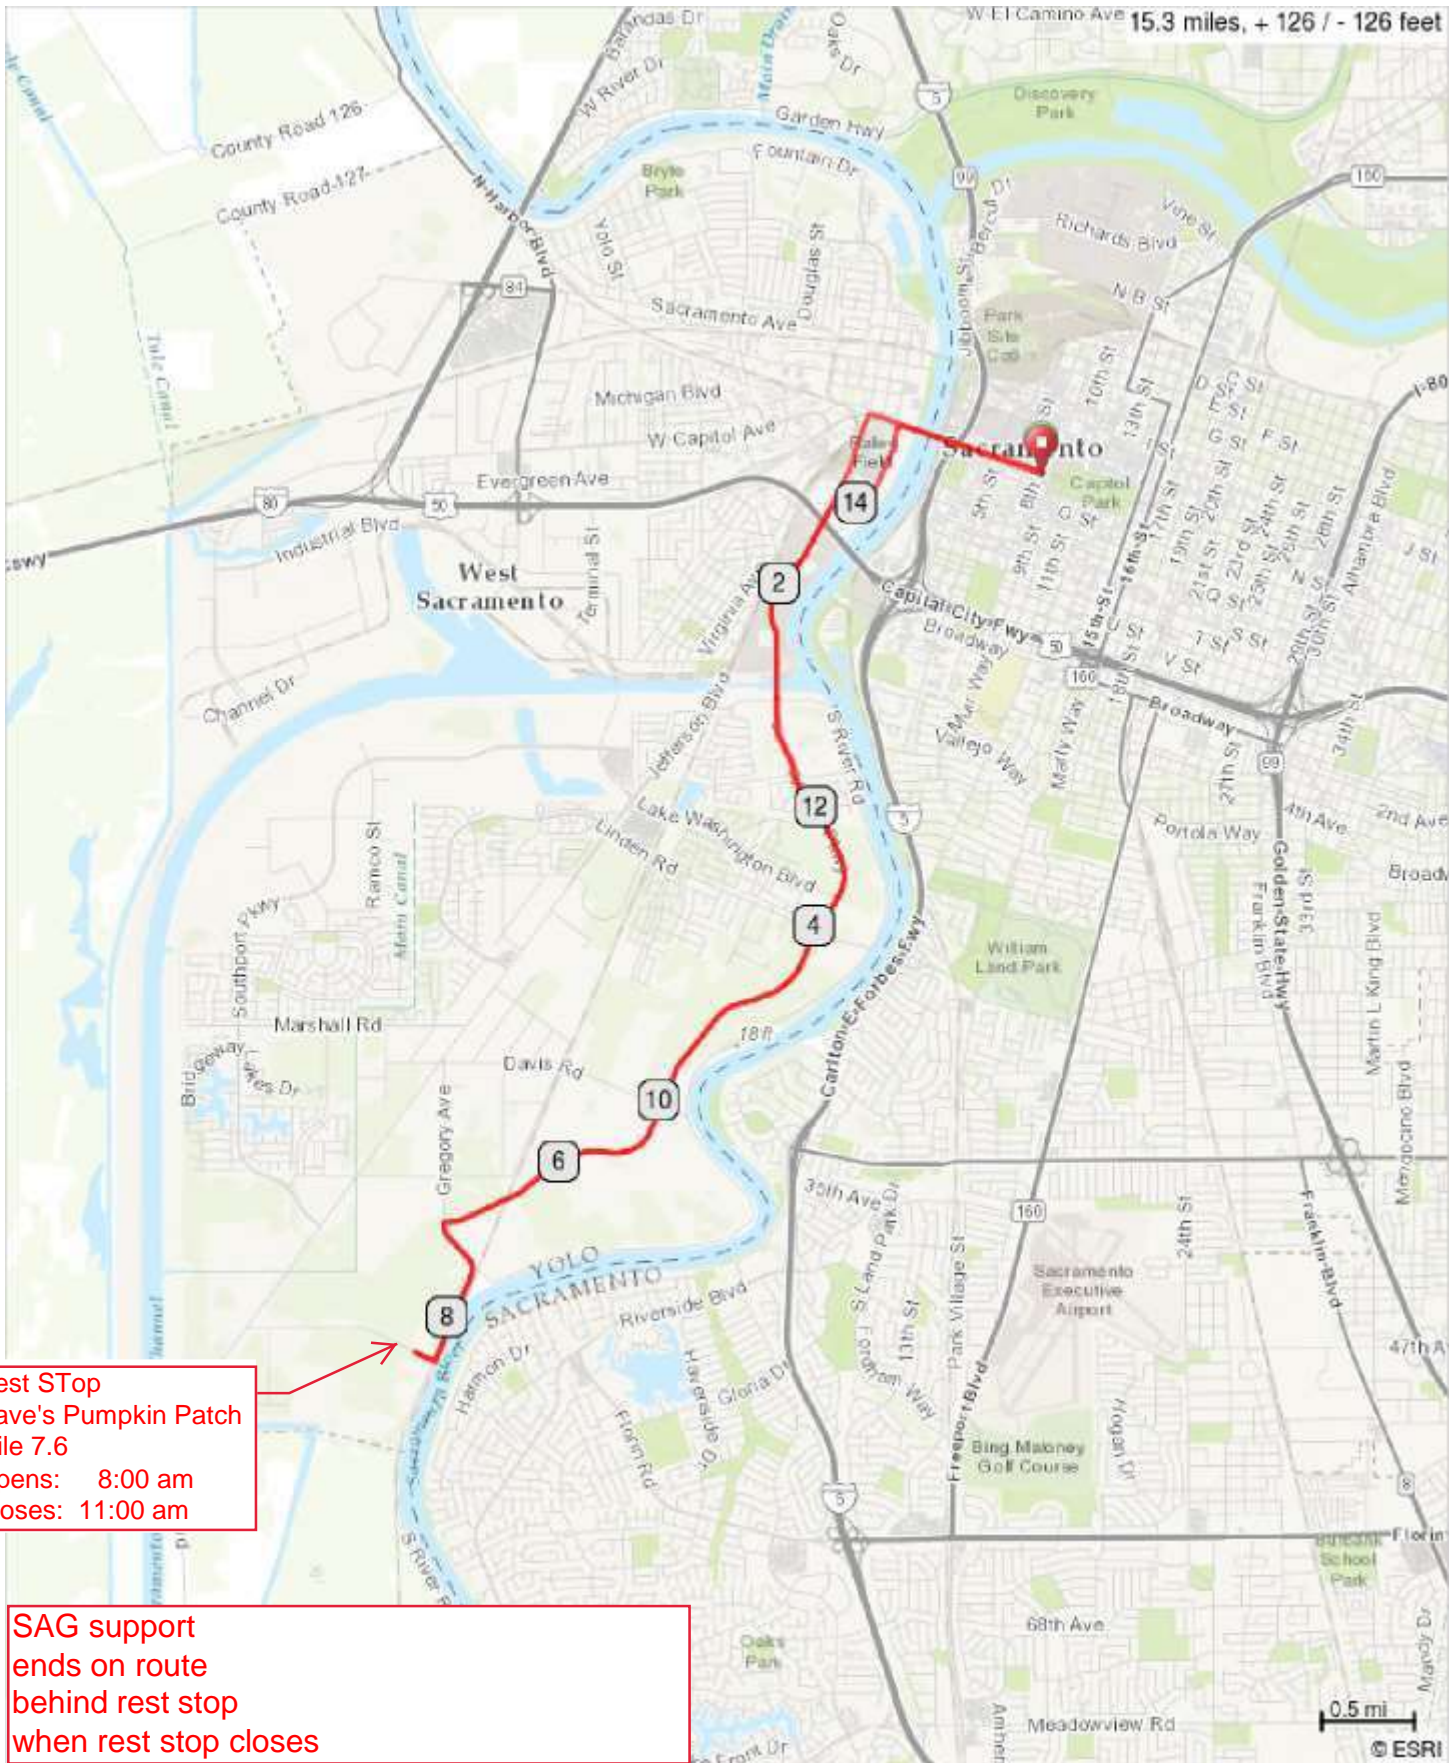

2021 FUN RIDE follow BLUE ARROWS

Ride single file and to the right to let vehicles pass.

| Dist | Type | Note | Next |
|------|------|---|------|
| 0.0 | | Start of route | 0.0 |
| 0.0 | ↑ | Straight onto Capitol Mall Start @ Balloon Arch @ 8th St | 0.6 |
| 0.6 | | Tower Bridge Sac County to Yolo County & W Sac | 0.3 |
| 1.0 | ↙ | L onto 5th St becomes S River Rd in 1.0 mile | 1.6 |
| 2.6 | | Straight onto Village Pkwy after crossing Lock Bridge & Rd | 4.1 |
| 6.7 | ↙ | L onto Gregory Ave becomes S River Rd in 0.3 miles | 0.3 |
| 7.0 | | Continue onto S River Rd | 0.5 |
| 7.5 | ↘ | R onto Burrows Ave | 0.1 |
| 7.6 | ↻ | Dave's Pumpkin Patch Rest Stop and Turn around point | 0.0 |
| 7.6 | ↙ | Return back down Burrows Ave | 0.1 |
| 7.8 | ↙ | L onto S River Rd becomes Gregory in 0.2 miles | 0.8 |
| 8.6 | ↘ | R onto Village Pkwy | 4.1 |
| 12.7 | ↘ | Straight onto S River Rd becomes 5th street in 1.0 mile | 1.1 |

12.7 miles. +94/-84 feet

Ride single file, to the right, to let vehicles pass.

| Dist | Type | Note | Next |
|------|------|---|------|
| 13.8 | → | R onto Mill St | 0.1 |
| 13.9 | ↙ | L onto Riverfront St The Barn on ur rt - New Event Center | 0.6 |
| 14.5 | | R onto Tower Bridge Gateway Cross Tower Bridge onto Capitol Mall | 0.8 |
| 15.3 | ↘ | Finish at 8th St Balloon Arch Proceed to Bicycle Valet at 9th St Time for Food, Drink and Music! Congratulations! & Thank You!! From the Rotary Club of Sacramento and the Crisis Nursery at the Sacramento Children's Home | 0.0 |
| 15.3 | | End of route | 0.0 |

2.6 miles. +15/-22 feet